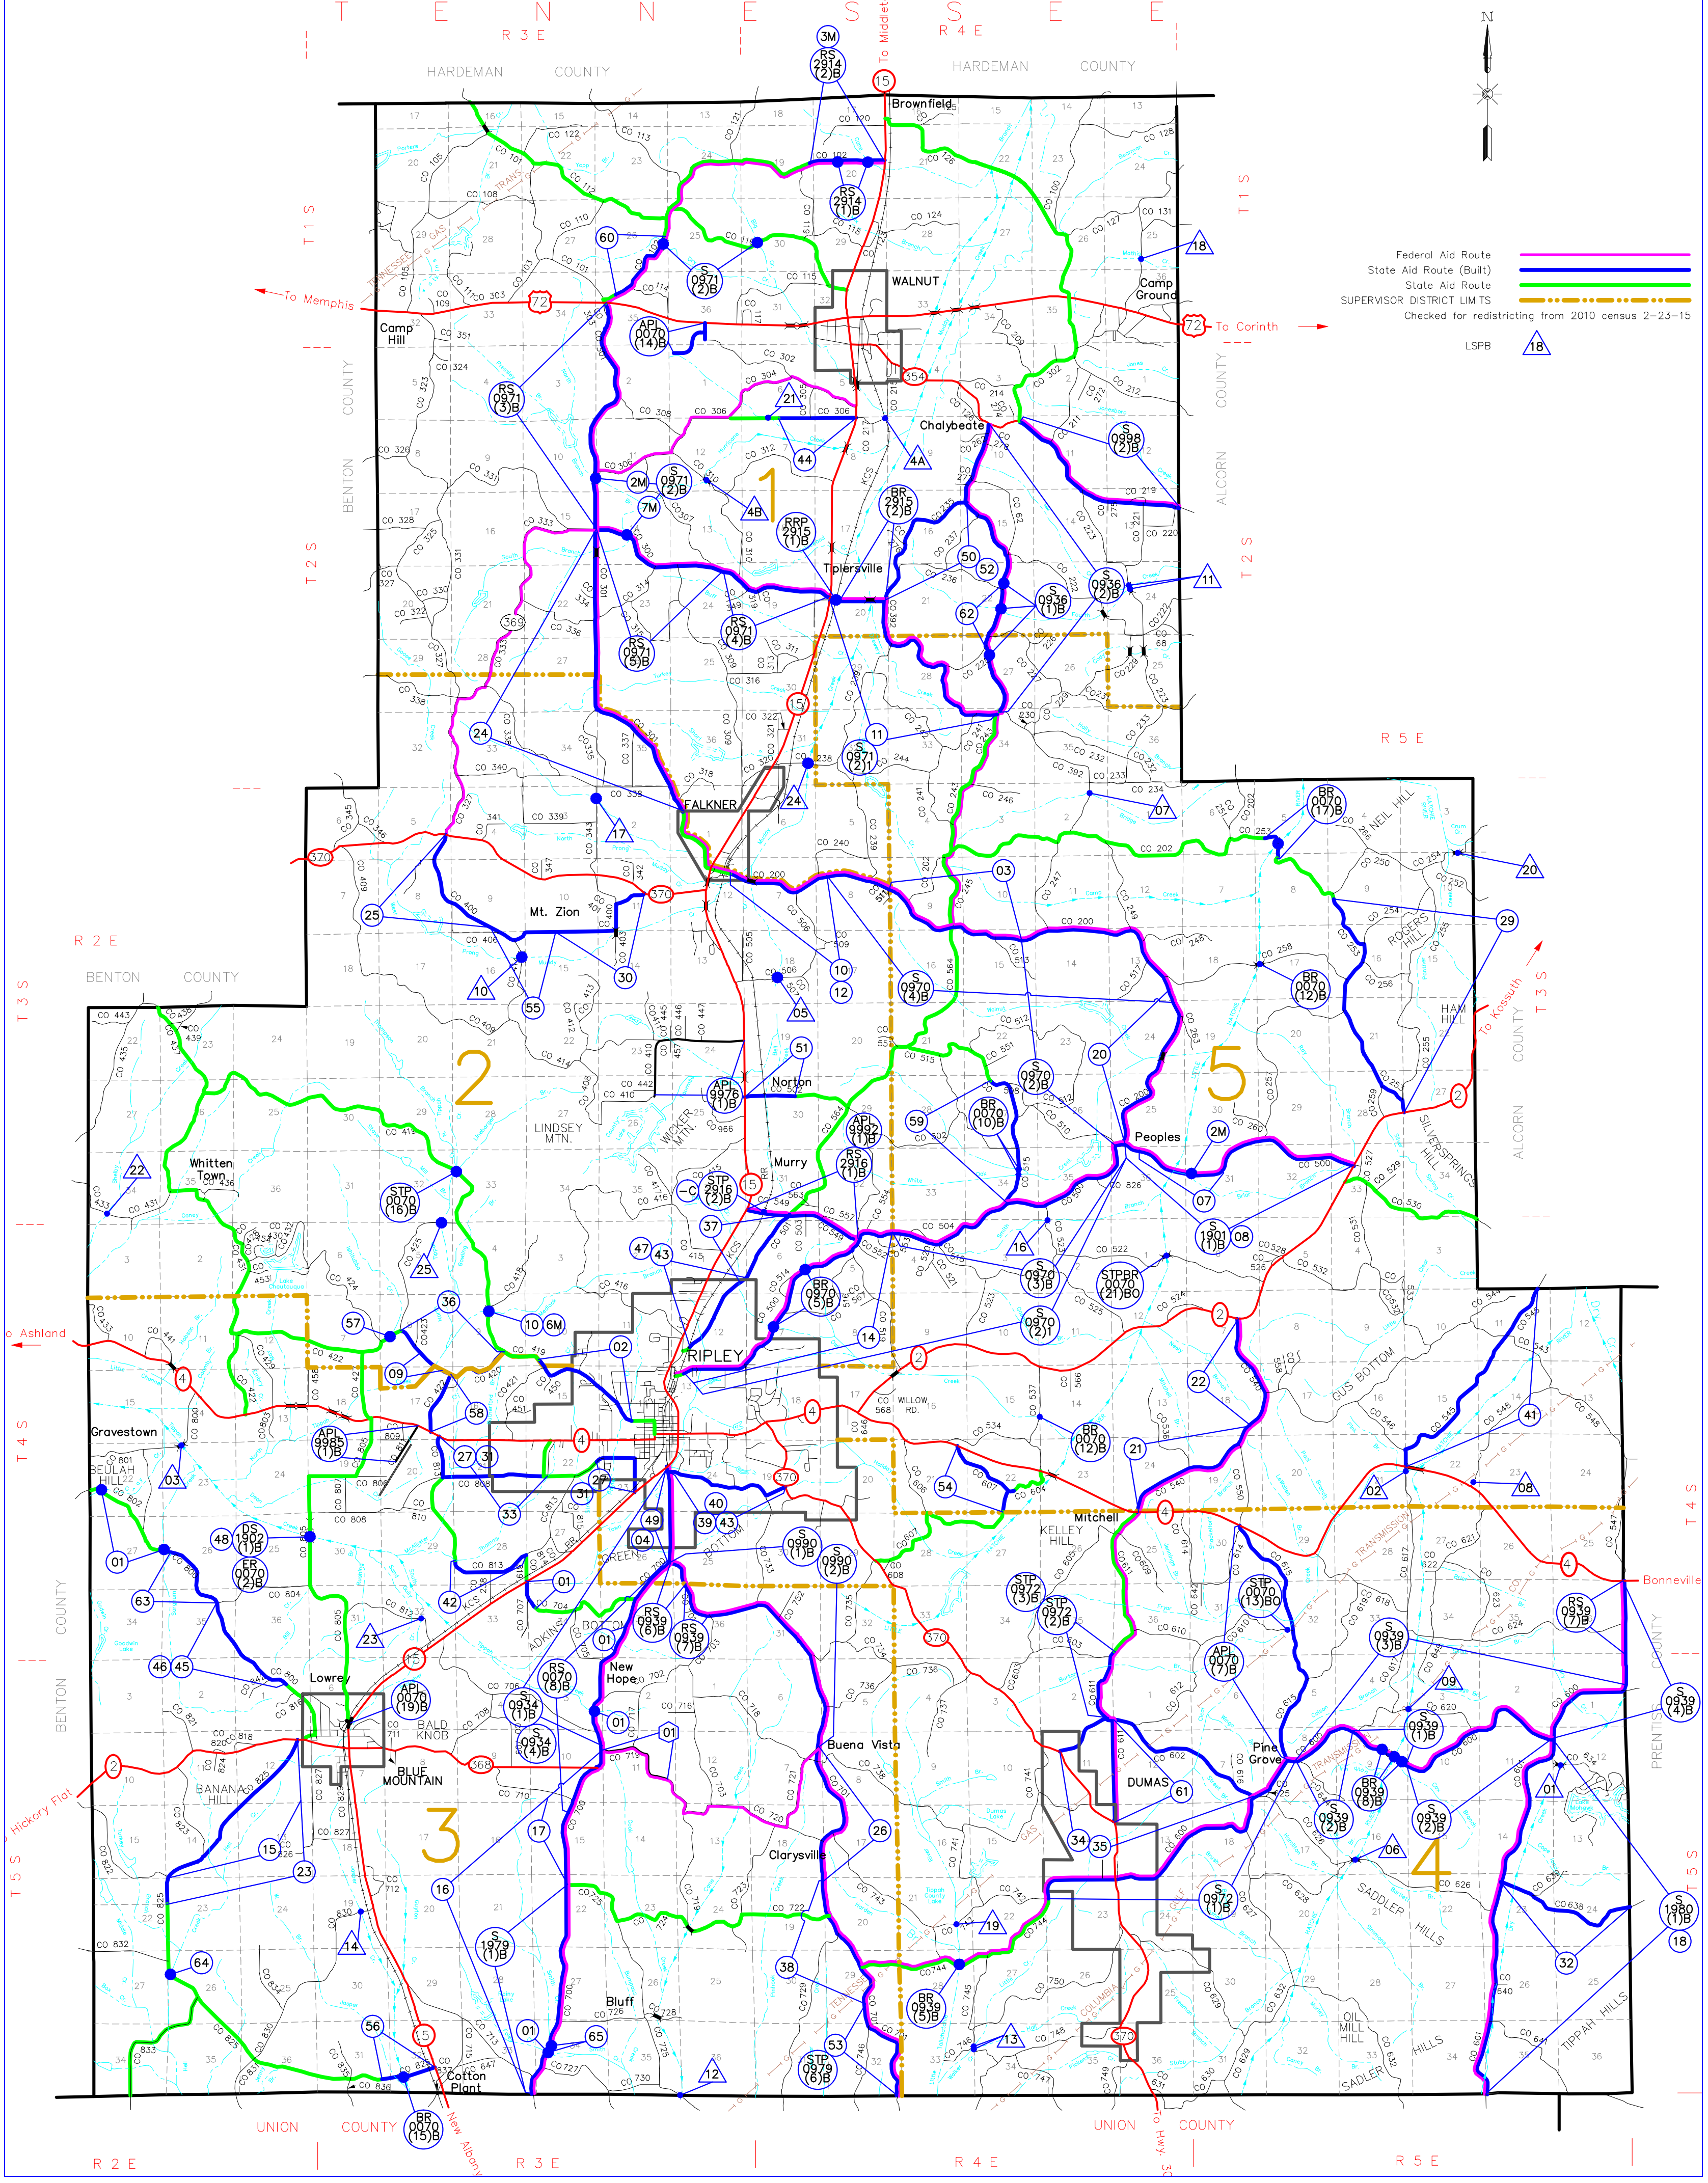

TIPPAH COUNTY

Revised 02-27-2017

Federal Aid Route
State Aid Route (Built)
State Aid Route
SUPERVISOR DISTRICT LIMITS
Checked for redistricting from 2010 census 2-23-15
LSPB

T 1 S
T 2 S
T 3 S
T 4 S
T 5 S

R 2 E
R 3 E
R 4 E
R 5 E

HARDEMAN COUNTY
BENTON COUNTY
ALCORN COUNTY
UNION COUNTY

ALCORN COUNTY
PRENTISS COUNTY
UNION COUNTY